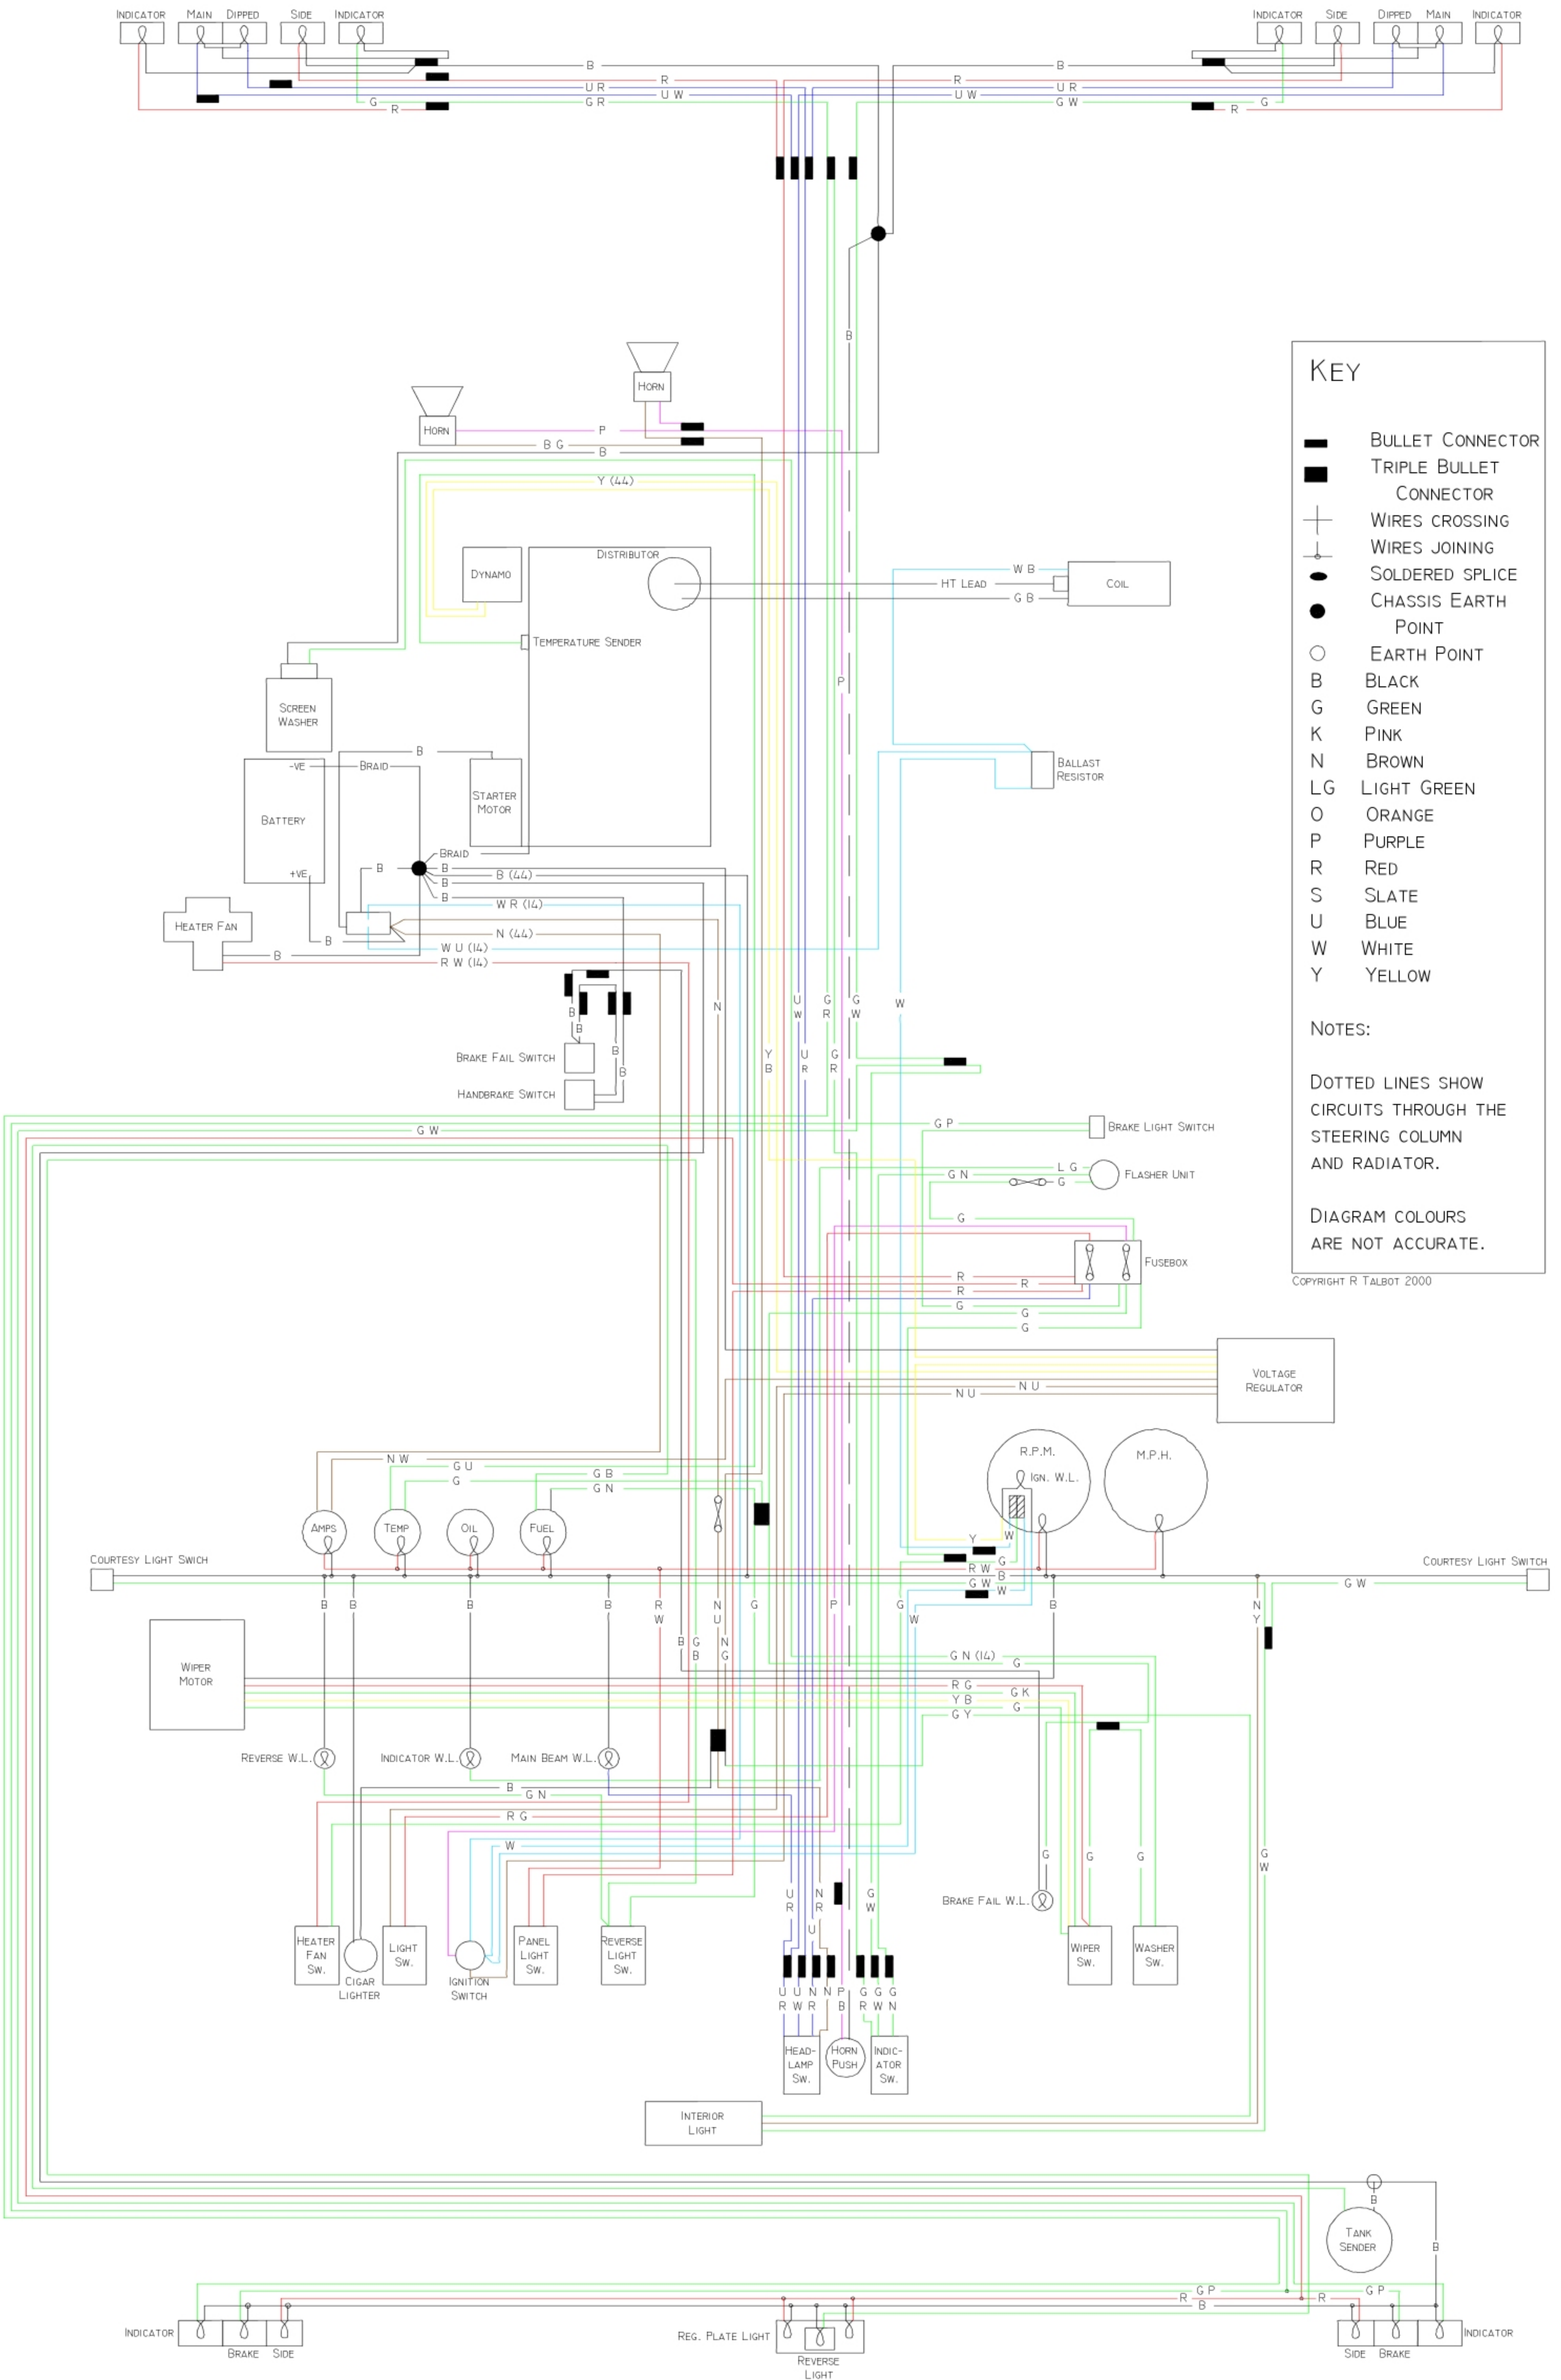

TVR VIXEN WIRING DIAGRAM

KEY

- BULLET CONNECTOR
- TRIPLE BULLET CONNECTOR
- WIRES CROSSING
- WIRES JOINING
- SOLDERED SPLICE
- CHASSIS EARTH POINT
- EARTH POINT
- B BLACK
- G GREEN
- K PINK
- N BROWN
- LG LIGHT GREEN
- O ORANGE
- P PURPLE
- R RED
- S SLATE
- U BLUE
- W WHITE
- Y YELLOW

NOTES:

DOTTED LINES SHOW CIRCUITS THROUGH THE STEERING COLUMN AND RADIATOR.

DIAGRAM COLOURS ARE NOT ACCURATE.

COPYRIGHT R TALBOT 2000