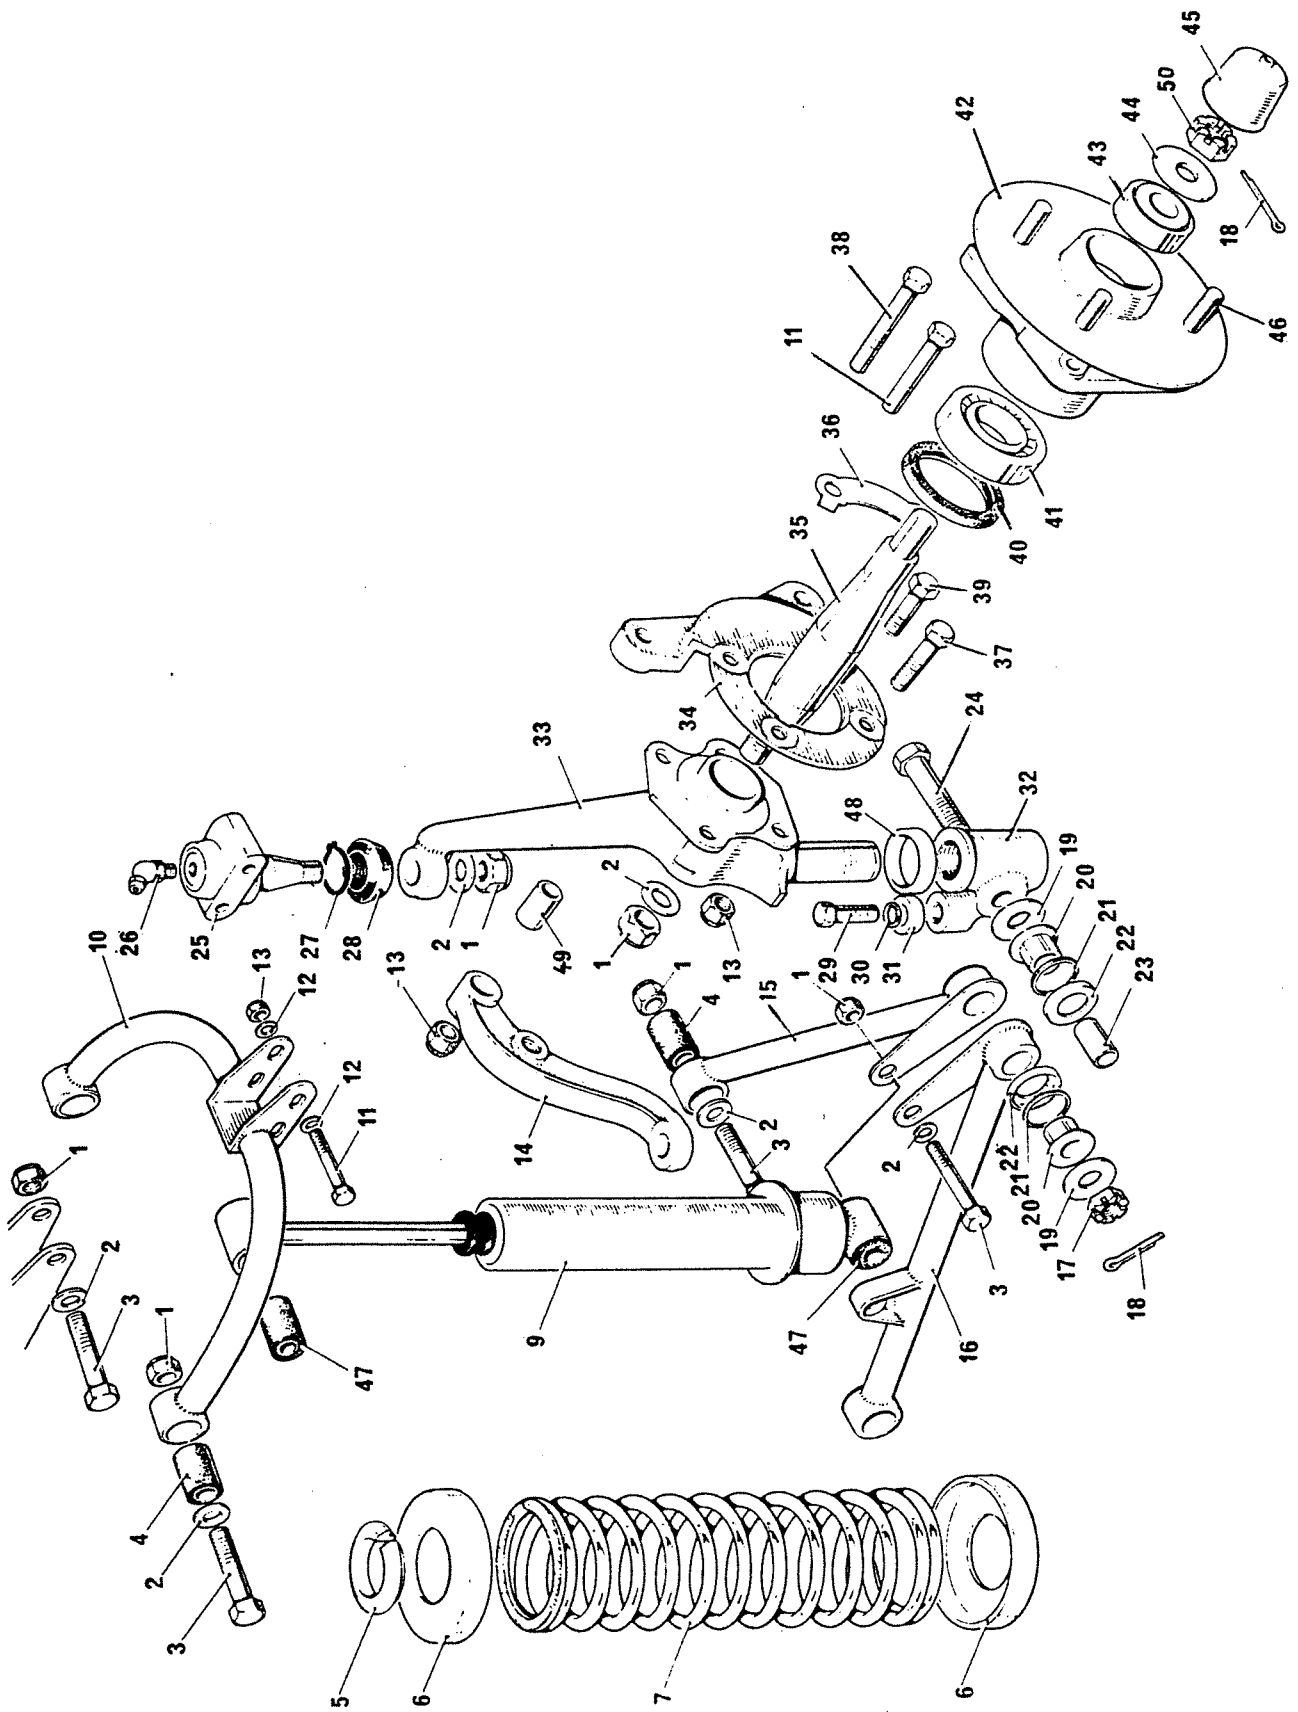

FRONT SUSPENSION

ITEM NO.	PART NO.	DESCRIPTION.	QTY
	15598	FRONT SUSPENSION UNIT COMP. L/S.	1
	15599	FRONT SUSPENSION UNIT COMP. R/S.	1
1	03013	NUT SELF LOCK ½" U.N.F.	12
2	04013	WASHER PLAIN ½" i.d.	12
3	01018	BOLT HEX HEAD ½" U.N.F. X 2½" LONG.	12
4	15428	BUSH RUBBER.	8
5	15604	RING RETAINING.	2
6	15605	RETAINER SPRING.	4
7	15606	SPRING.	2
8	15607	NO LONGER AVAILABLE (USE 15606)	-
9	15086	SHOCK ABSORBER.	2
10	10185	UPPER WISHBONE L/S.	1
	10186	UPPER WISHBONE R/S.	1
11	01019	BOLT HEX HD. 3/8" U.N.F. X 3" LONG.	6
12	04004	WASHER PLAIN 3/8" i.d.	24
13	03012	NUT SELF LOCKING 3/8" U.N.F.	12
14	15612	STEERING ARM L/S.	1
	15613	STEERING ARM R/S.	1
15	10187	LOWER WISHBONE ARM FRONT L/S.	1
	10188	LOWER WISHBONE ARM FRONT R/S.	1
16	10189	LOWER WISHBONE ARM REAR L/S.	1
	10190	LOWER WISHBONE ARM REAR R/S.	1
	15618	TRUNNION REPAIR KIT COMPRISING:	-
17	03014	NUT CASTLE 9/16" U.N.F.	2
18	05002	PIN SPLIT 1/8" DIA.	2
19	04016	WASHER SPECIAL 9/16" i.d. X 1.3/8" o.d.	8
20	15619	BEARING NYLON.	8
21	15620	RING SEALING.	8
22	15621	SHIELD WATER.	8
23	15622	DISTANCE PIECE.	4
		<u>NOTE: ITEMS 17 to 23 INCLUSIVE ARE SUPPLIED IN TRUNNION KIT. 15618</u>	
24	01020	BOLT HEX HEAD 9/16" U.N.F. X 4½" LONG.	2
25	15625	BALL JOINT (COMPRISING ITEMS 25/26/27 28).	2
26	15624	45° GREASE NIPPLE.	2
27	15626	CLIP GAITER.	2
28	15627	GAITER.	2
		<u>NOTE: ITEMS 26/27/28 ARE NOT SUPPLIED SEPARATELY.</u>	
29	02009	SETSCREW SPECIAL HEX HEAD 5/16" U.N.F. X 1" LONG.	2
30	04003	WASHER SPRING 5/16" i.d.	2
31	15632	STOP STEERING LOCK.	2
32	15633	TRUNNION L/S.	1
	15634	TRUNNION R/S.	1
	15618	TRUNNION KIT.	1