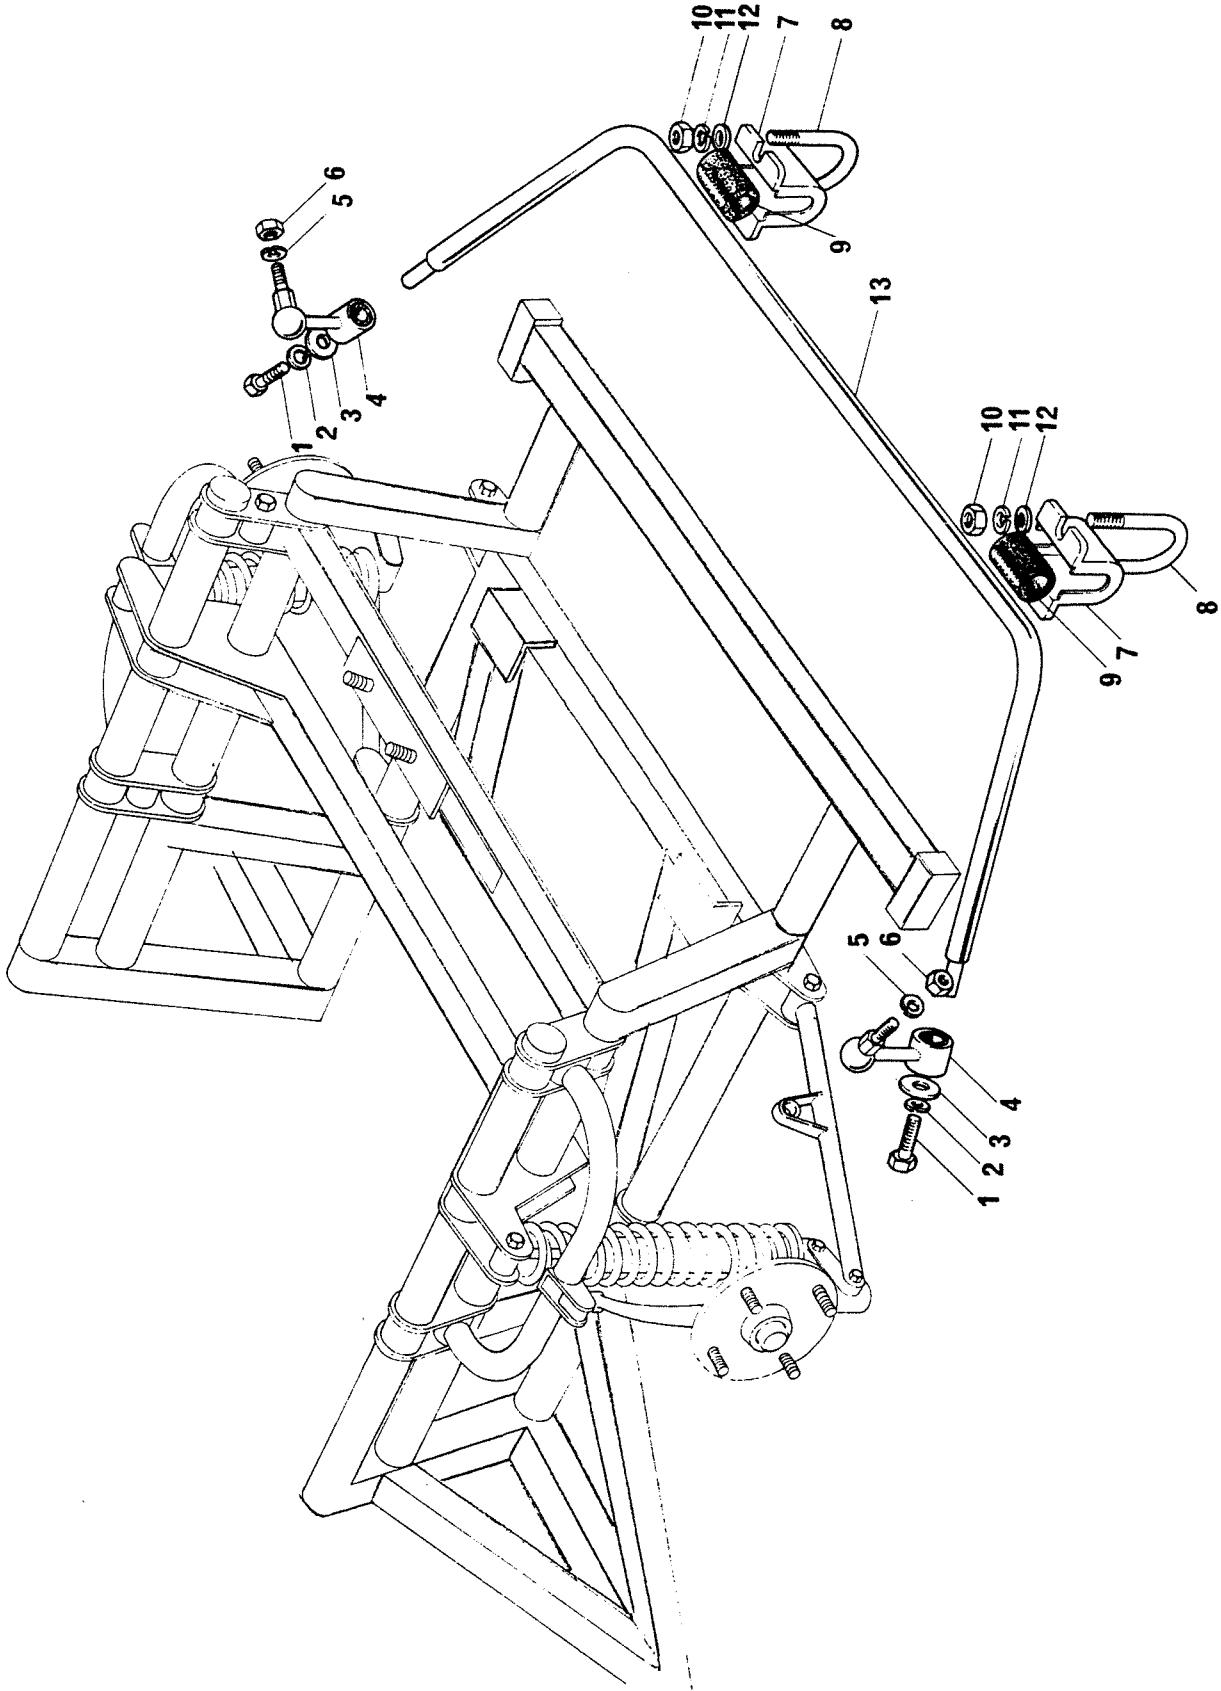

FRONT SUSPENSION

<i>Item No.</i>	<i>Part No.</i>	<i>Description</i>	<i>Qty.</i>
33	15635	Vertical link L.H.	1
	15636	Vertical link R.H.	1
34	15637	Plate, mounting, brake caliper L.H.	1
	15638	Plate, mounting, brake caliper R.H.	1
35	15639	Stub axle	2
36	15640	Washer, twin-tab	4
37	01021	Bolt, hex. hd., 3/8" U.N.F. x 1 3/8" long	2
38	01022	Bolt, hex. hd., 3/8" U.N.F. x 3.38" long	2
39	01023	Bolt, hex. hd., 3/8" U.N.F. x 3/4" long	2
40	15644	Seal, oil	2
41	15645	Bearing, taper roller, inner	2
42	15646	Hub assembly	2
43	15647	Bearing, taper roller, outer	2
44	15648	Washer, 'D'	2
45	15650	Cap. grease	2
46	05025	Stud, wheel	8
47	15603	Bush, rubber	4
48	15652	Seal	2
49	15532	Distance piece	2
50	03043	Nut, castellated, 1/2" U.N.F.	2