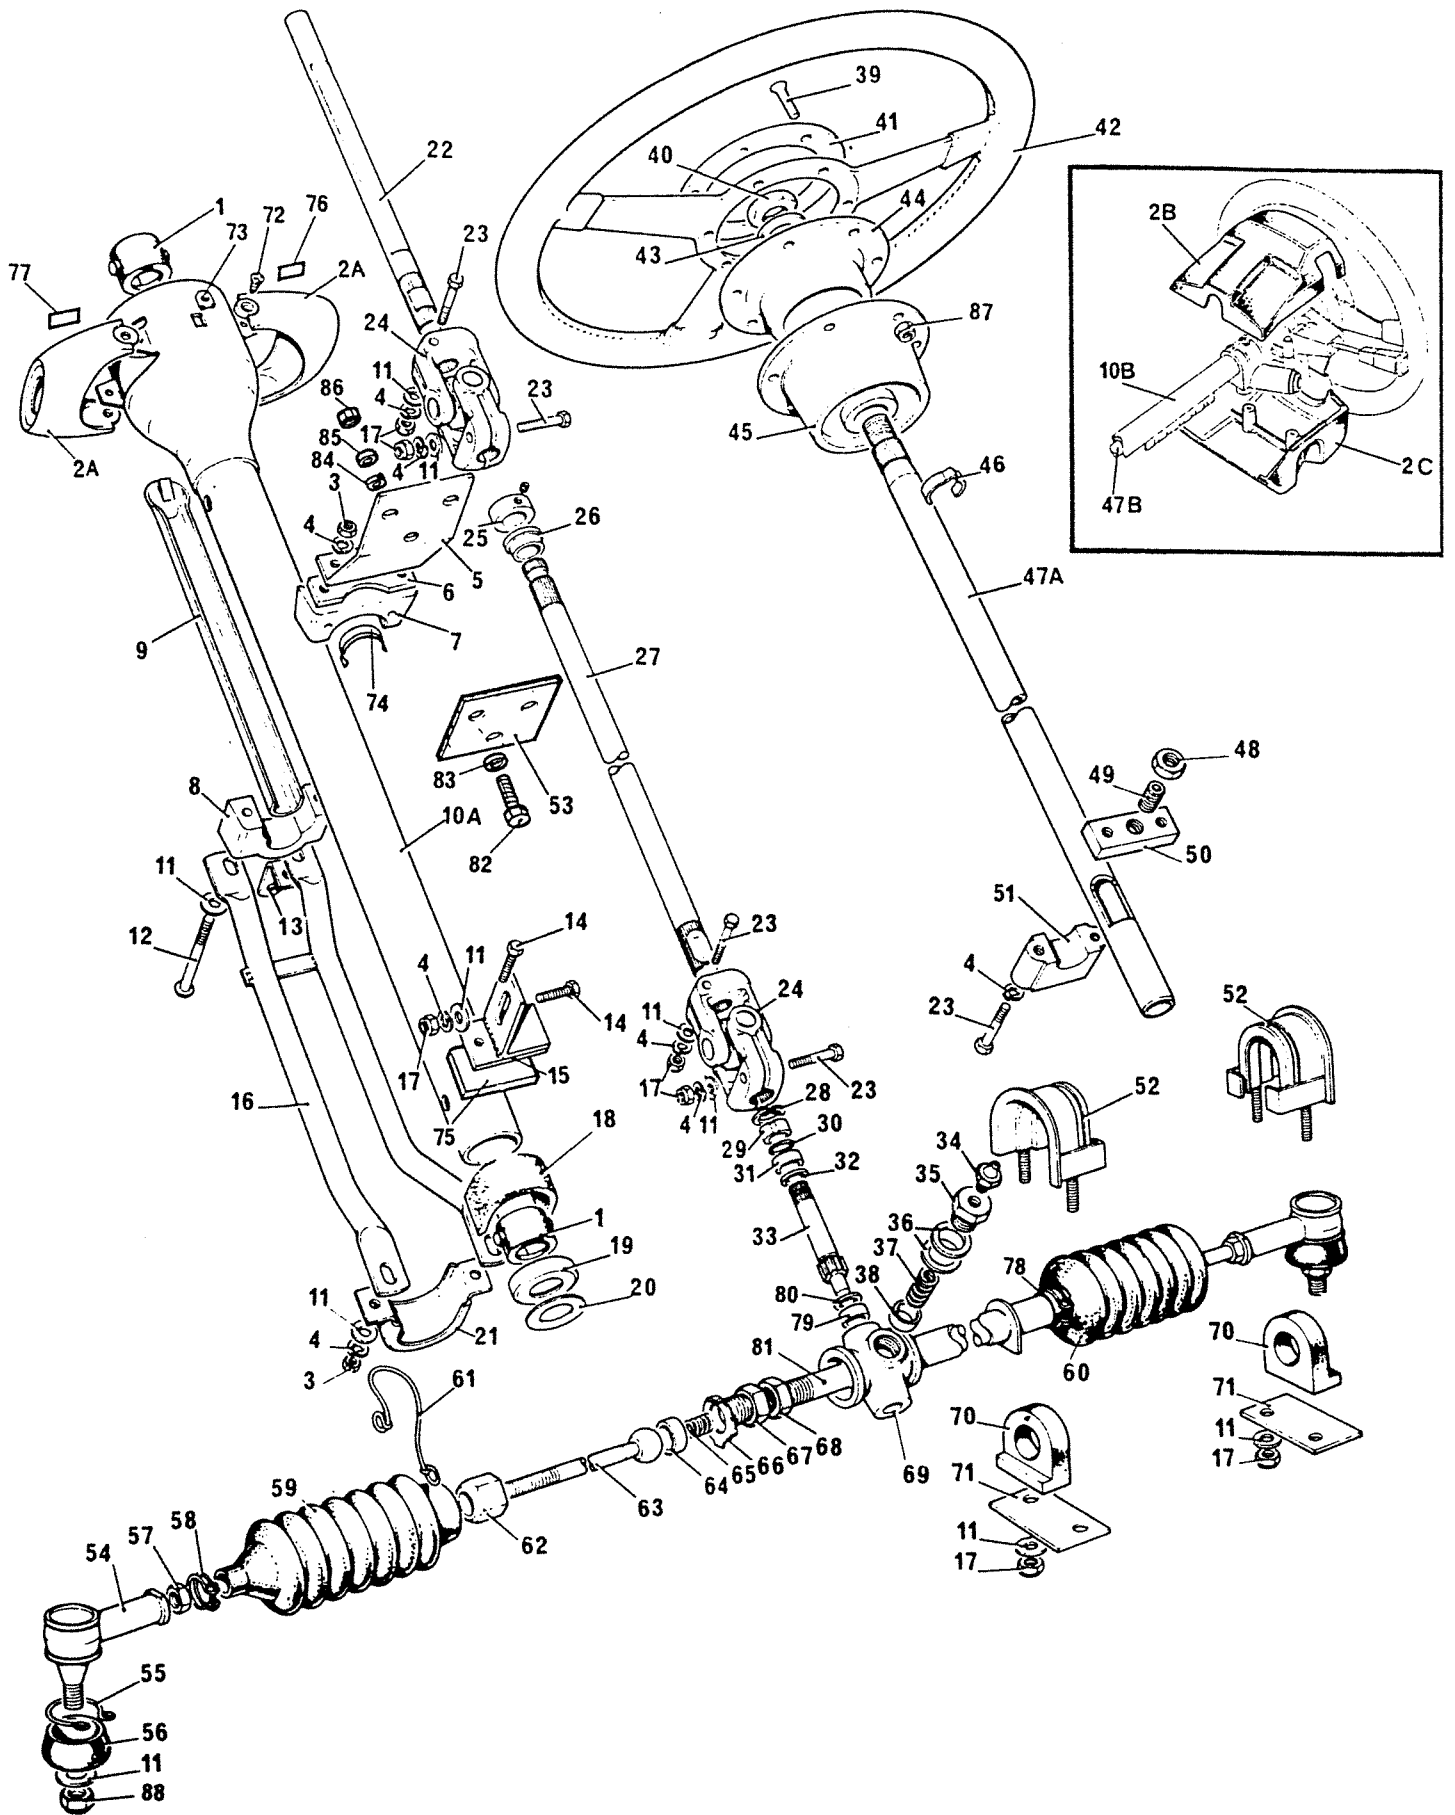

STEERING COLUMN

<i>Item No.</i>	<i>Part No.</i>	<i>Description</i>	<i>Qty.</i>
	15667	Steering column assembly (up to Chassis No. 4303)	1
	15668	Steering column assembly R.H.D. (from Chassis No. 4304)	1
	15669	Steering column assembly L.H.D. (from Chassis No. 4304)	1
	15744	Rack and pinion assembly R.H.D.	1
	15745	Rack and pinion assembly L.H.D.	1
1	15670	Bearing, rubber	2
2A	15673	Cowl (up to Chassis No. 4303)	2
2B	15671	Cowl R.H.D. top (from Chassis No. 4304)	1
	15674	Cowl L.H.D. top (from Chassis No. 4304)	1
2C	15672	Cowl R.H.D. bottom (from Chassis No. 4304)	1
	15675	Cowl L.H.D. bottom (from Chassis No. 4304)	1
3	03002	Nut, 5/16" U.N.F.	4
4	04003	Washer, spring, 5/16" i.d.	11
5	10200	Bracket, steering column to fascia	1
6	15676	Spacer piece	1
7	15677	Block, support	1
8	15678	Clamp, support	1
9	15679	Channel, wire protection (up to Chassis No. 4303)	1
10A	15680	Tube, outer (up to Chassis No. 4303)	1
10B	15614	Tube, outer (from Chassis No. 4304)	1
11	04002	Washer, plain 5/16" i.d.	15
12	02010	Screw, ~~spc.~~ hd., 5/16" U.N.F. x 2½" long	2
13	15683	Bracket (up to Chassis No. 4303)	2
14	01007	Bolt, hex. hd., 5/16" U.N.F. x 1½" long	3
15	15685	Bracket, support	1
16	15686	Strengthening arm (up to Chassis No. 4303)	1
17	03016	Nut, self-locking, 5/16" U.N.F.	9
18	15688	Packing, felt	1
19	15689	Cap, abutment	1
20	15690	Washer, special	1
21	15691	U-clamp special	1
22	15692	Steering column, middle	1
23	01025	Bolt, hex. hd. 5/16" U.N.F. x 1.5/8" long	6
24	025H 028A	Universal joint assembly	2
25	15696	Locking ring c/w grub screw	1
26	15697	Bush, phosphor bronze (replaced by Part No. 15695)	1
	15695	Bush, nylon (replaces Part No. 15697)	1
27	15698	Steering column, lower	1
28	15699	Circlip	1
29	15700	Collar	1
30	15701	'O' ring	1
31	15702	Bush, special	1
32	15703	Spacer	1
33	15704	Pinion R.H.D.	1
	15705	Pinion L.H.D.	1
34	01055	Bolt, special	1