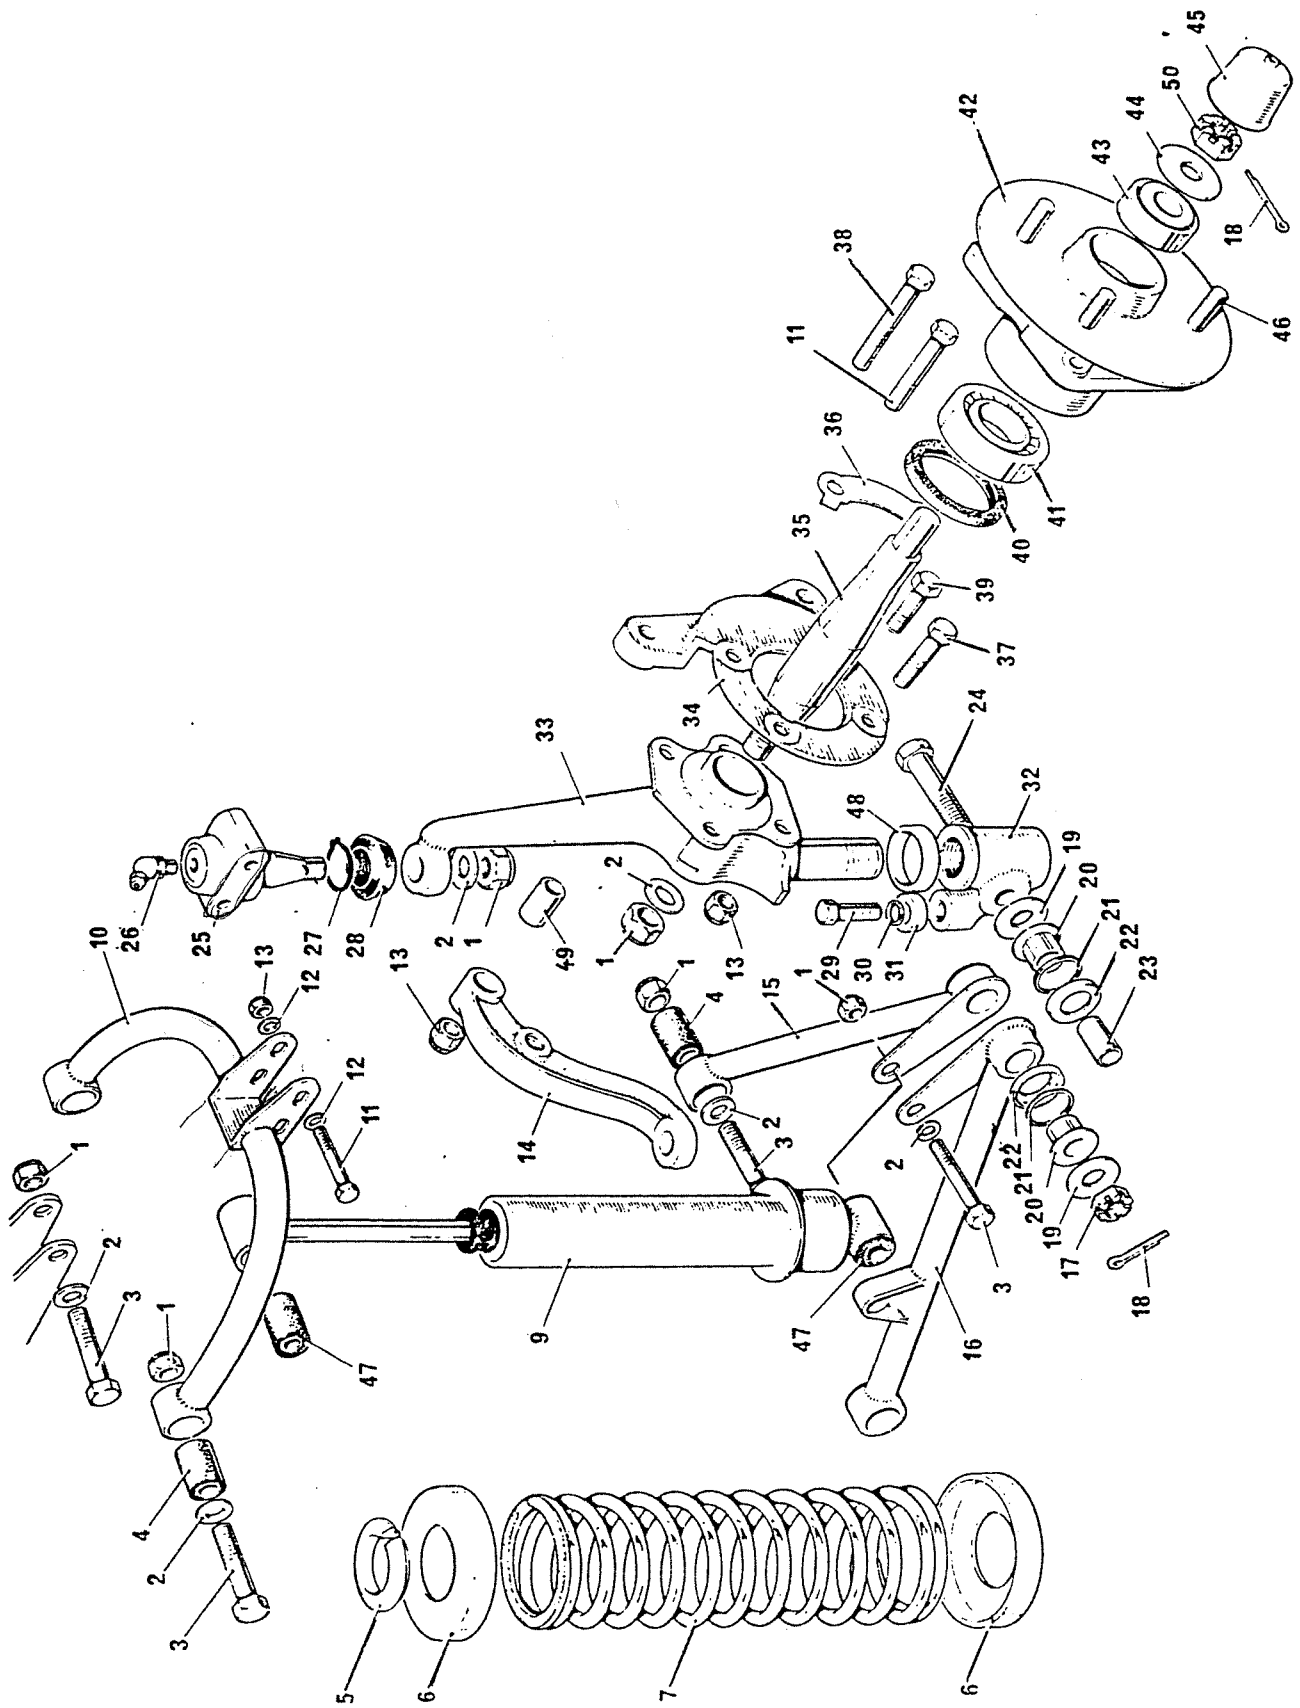

SECTION 4

Suspension & Steering Assemblies

FRONT SUSPENSION

ITEM NO.	PART NO.	DESCRIPTION.	QTY
	15598	FRONT SUSPENSION UNIT COMP. L/S.	1
	15599	FRONT SUSPENSION UNIT COMP. R/S.	1
1	03013	NUT SELF LOCK ½" U.N.F.	12
2	04013	WASHER PLAIN ½" i.d.	12
3	01018	BOLT HEX HEAD ½" U.N.F. X 2½" LONG.	12
4	15428	BUSH RUBBER.	8
5	15604	RING RETAINING.	2
6	15605	RETAINER SPRING.	4
7	15606	SPRING.	2
8	15607	NO LONGER AVAILABLE (USE 15606)	-
9	15086	SHOCK ABSORBER.	2
10	10185	UPPER WISHBONE L/S.	1
	10186	UPPER WISHBONE R/S.	1
11	01019	BOLT HEX HD. 3/8" U.N.F. X 3" LONG.	6
12	04004	WASHER PLAIN 3/8" i.d.	24
13	03012	NUT SELF LOCKING 3/8" U.N.F.	12
14	15612	STEERING ARM L/S.	1
	15613	STEERING ARM R/S.	1
15	10187	LOWER WISHBONE ARM FRONT L/S.	1
	10188	LOWER WISHBONE ARM FRONT R/S.	1
16	10189	LOWER WISHBONE ARM REAR L/S.	1
	10190	LOWER WISHBONE ARM REAR R/S.	1
	15618	TRUNNION REPAIR KIT COMPRISING:	-
17	03014	NUT CASTLE 9/16" U.N.F.	2
18	05002	PIN SPLIT 1/8" DIA.	2
19	04016	WASHER SPECIAL 9/16" i.d. X 1.3/8" o.d.	8
20	15619	BEARING NYLON.	8
21	15620	RING SEALING.	8
22	15621	SHIELD WATER.	8
23	15622	DISTANCE PIECE.	4
		<u>NOTE: ITEMS 17 to 23 INCLUSIVE ARE SUPPLIED IN TRUNNION KIT. 15618</u>	
24	01020	BOLT HEX HEAD 9/16" U.N.F. X 4½" LONG.	2
25	15625	BALL JOINT (COMPRISING ITEMS 25/26/27 28).	2
26	15624	45° GREASE NIPPLE.	2
27	15626	CLIP GAITER.	2
28	15627	GAITER.	2
		<u>NOTE: ITEMS 26/27/28 ARE NOT SUPPLIED SEPARATELY.</u>	
29	02009	SETSCREW SPECIAL HEX HEAD 5/16" U.N.F. X 1" LONG.	2
30	04003	WASHER SPRING 5/16" i.d.	2
31	15632	STOP STEERING LOCK.	2
32	15633	TRUNNION L/S.	1
	15634	TRUNNION R/S.	1
	15618	TRUNNION KIT.	1