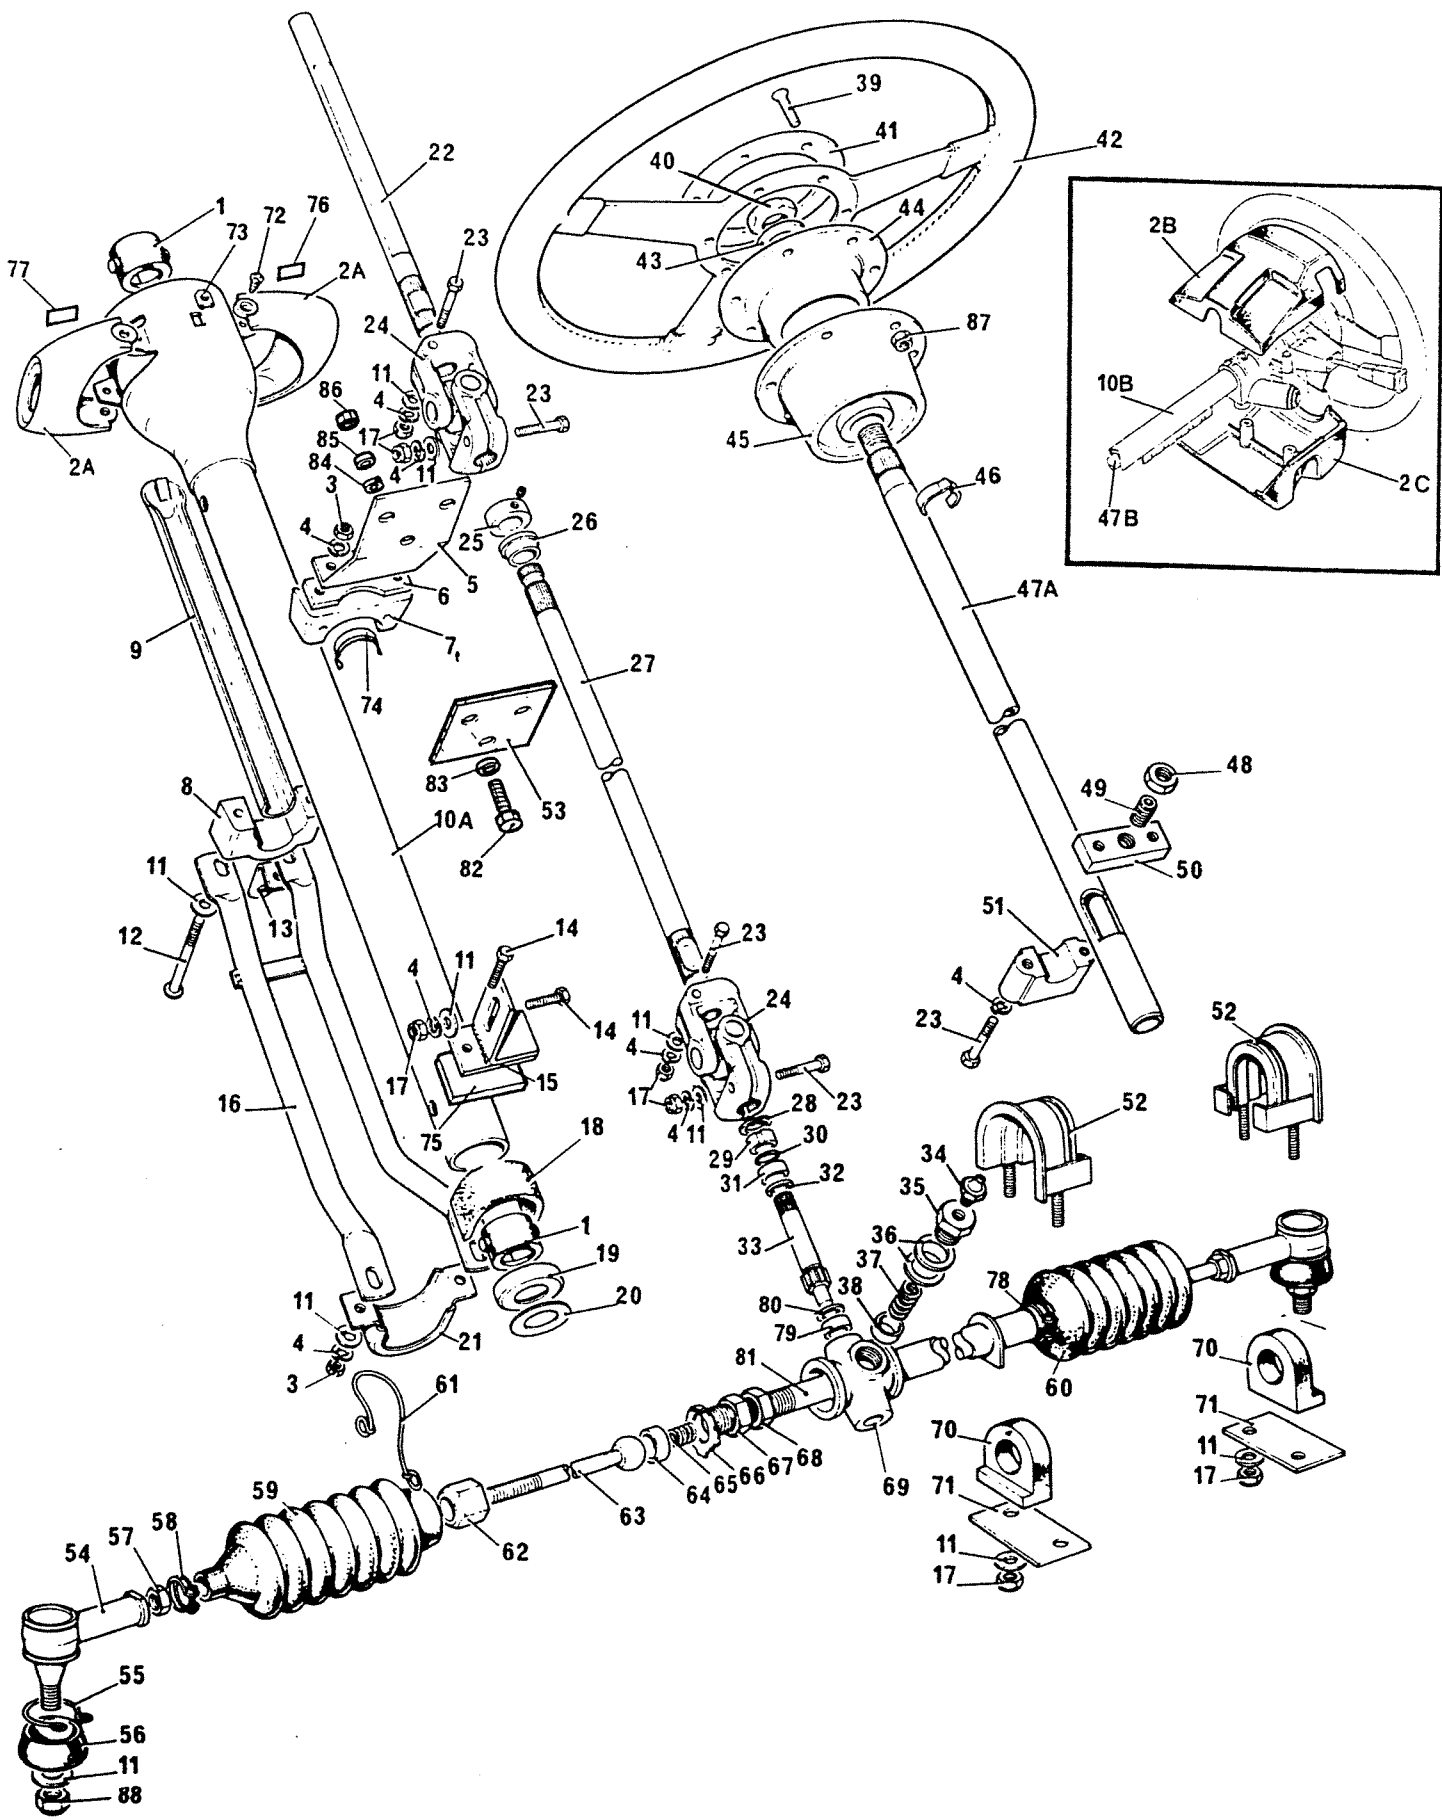

STEERING COLUMN

<i>Item No.</i>	<i>Part No.</i>	<i>Description</i>	<i>Qty.</i>
35	15706	Screwed Cap	1
36	15707	Shim, adjusting, special	A/R
	15710	Shim, adjusting, special	A/R
	15711	Shim, adjusting, special	A/R
37	15708	Spring	1
38	15709	Adaptor sleeve	1
39	02011	Screw, round hd., 2B.A. x ¾" long	6
40	03017	Nut, 11/16" U.N.F. (up to Chassis No. 4303)	1
	15616	Nut, special (from Chassis No. 4304)	1
41	15712	Ring, retaining	1
42	15713	Steering wheel	1
	15752	Steering wheel, Formula	1
N/I	15754	Cap, steering wheel centre, Formula	1
43	04018	Washer, plain 11/16" i.d.	1
44	15765	Hub, steering wheel, inner	1
	15747	Hub, steering wheel, inner (Astrali)	1
	15757	Hub, steering wheel (100+)	1
45	15716	Hub, steering wheel, outer (up to Chassis No. 3055)	1
	15743	Hub, steering wheel, outer (from Chassis No. 3056)	1
	15748	Hub, steering wheel, outer (Astrali)	1
N/I	15749	Cap, steering wheel centre (Astrali)	1
46	15717	Trafficator cancelling strip (up to Chassis No. 4303)	1
47A	15718	Steering column, upper (up to Chassis No. 4303)	1
47B	15615	Steering column, upper (from Chassis No. 4304)	1
48	03018	Locknut, 3/8" UNF	1
49	02012	Screw, socket grub, 3/8" UNF x 11/16" long	1
50	15721	Plate, locating	1
51	15722	Clamp, steering column	1
52	15723	Clamp assembly	2
53	10204	Spacer block	1
54	15724	Track rod end	2
55	15725	Clip	2
56	15726	Gaiter assembly	2
57	03019	Locknut, ½" U.N.F.	2
58	05021	Clip, bellows, small	2
*59	15731	Bellows R.H.	1
*60	15732	Bellows L.H.	1
61	05022	Clip, bellows, large	1
62	15734	Housing, ball	2
N/I	15758	Ball pin kit, steering	2
63	15735	Pin, ball	2
64	15736	Socket, ball	2
65	15737	Spring	2
66	15738	Shim	2
67	15739	Adaptor	A/R
			2